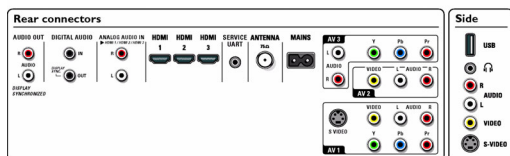

Multimedia Applications

- **Multimedia connections:** USB
- **Playback Formats:** MP3, Slideshow files (.alb), JPEG Still pictures

Tuner/Reception/Transmission

- **Aerial Input:** 75 ohm F-type
- **TV system:** ATSC, NTSC
- **Video Playback:** NTSC
- **Cable:** Unscrambled Digital Cable -QAM

Connectivity

- **AV 1:** (1, 2, 3Fh autoranging), Audio L/R in, CVBS in, S-Video, YPbPr
- **AV 2:** Audio L/R in, CVBS
- **AV 3:** (1, 2, 3Fh autoranging), Audio L/R in, YPbPr
- **AV 4:** HDMI, Audio L/R in
- **AV 5:** HDMI
- **AV 6:** HDMI

- **Front / Side connections:** Audio L/R in, CVBS in, Headphone out, S-video in, USB
- **Other connections:** Monitor out L/R (Cinch), S/PDIF in (coaxial), S/PDIF out (coaxial)

Power

- **Ambient temperature:** 5 °C to 35 °C
- **Mains power:** AC 110 +/- 10%
- **Power consumption:** 264 W
- **Standby power consumption:** 0.60 W

Dimensions

- **Color cabinet:** High Gloss Black
- **Set dimensions in inch (W x H x D):** 41.2 x 27.0 x 4.6 inch
- **Set dimensions with stand in inch (H x D):** 29.5 x 10.4 inch
- **Product weight (lb):** with stand 76.3; w/o stand 60.8 lb
- **Box dimensions in inch (W x H x D):** 44.3 x 30.7 x 10.9 inch
- **Weight incl. Packaging (lb):** 89.1 lb
- **VESA wall mount compatible:** 800 x 400 mm

Accessories

- **Included Accessories:** Tabletop swivel stand

Date of issue 2007-03-19

Version: 3.0

12 NC: 8670 000 28647
UPC: 6 09585 12939 9

© 2007 Koninklijke Philips Electronics N.V.
All Rights reserved.

Specifications are subject to change without notice.
Trademarks are the property of Koninklijke Philips Electronics N.V. or their respective owners.

www.philips.com